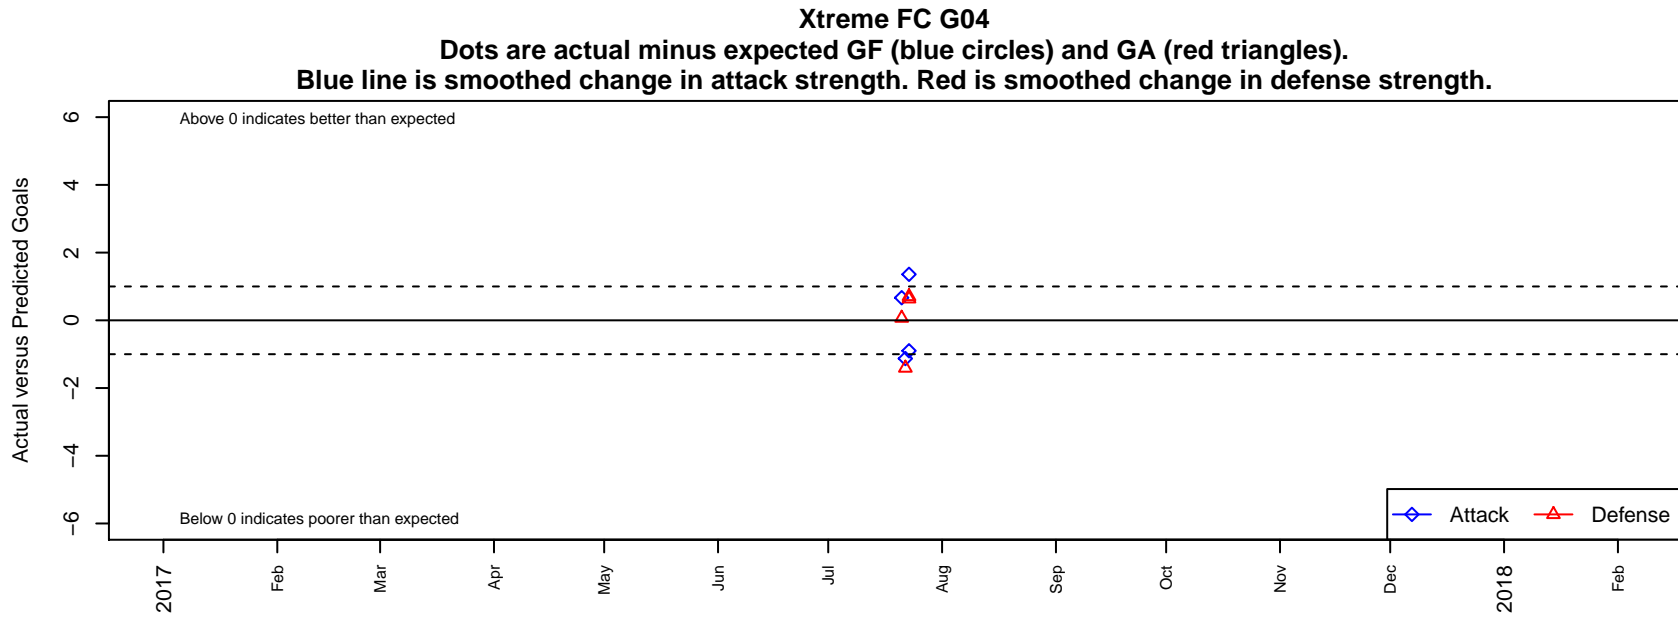

# Xtreme FC G04

alt names used:  
XTREME FC

Venues played:  
2017 Sounders FC Cup GU14 Gold

G04 total strength=1619  
attack=24.82 defense=11.78

<b>date</b>	<b>home</b>		<b>away</b>		<b>venue</b>	<b>pred.home</b>	<b>pred.away</b>
2017-07-23	Xtreme FC G04	3	MRFC Blue G04	0	2017 Sounders FC Cup GU14 Gold	3.90	0.64
2017-07-23	Xtreme FC G04	5	CWSA Navy G04	0	2017 Sounders FC Cup GU14 Gold	3.64	0.71
2017-07-22	Xtreme FC G04	2	GS Surf B G04	2	2017 Sounders FC Cup GU14 Gold	3.13	0.59
2017-07-21	Seattle Celtic Green G04	1	Xtreme FC G04	3	2017 Sounders FC Cup GU14 Gold	1.07	2.33